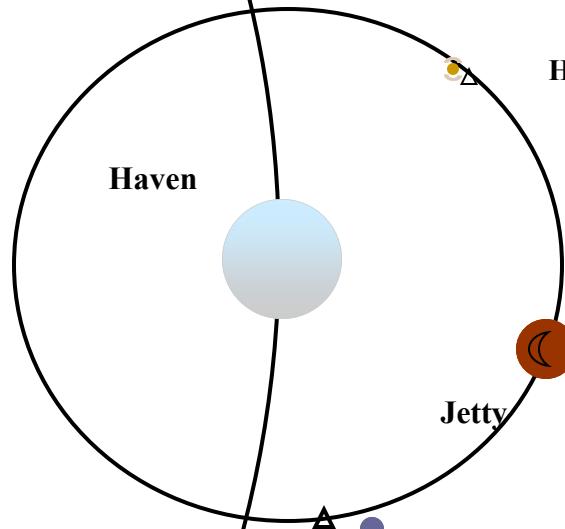

Harbor Station Environs

Legend

Central Star

Planet

Moon

L-point

A-rings/ HOA Station

Harbor

Harbor Station / ARA1 / ARA2

Harbor System

Hb1
Rocky planet

Hb2
Rocky planet

Hb3
Rocky planet, thick atmo

Hb4 "Haven"
Jovian, pale bl/gr, ring arcs

:

Hb4M2 "Jetty"

Harbor Station at L4
Outer Sector Research Institute
at L5

Hb5

Hb6

Hb7

A-rings at Haven L4

Not to scale